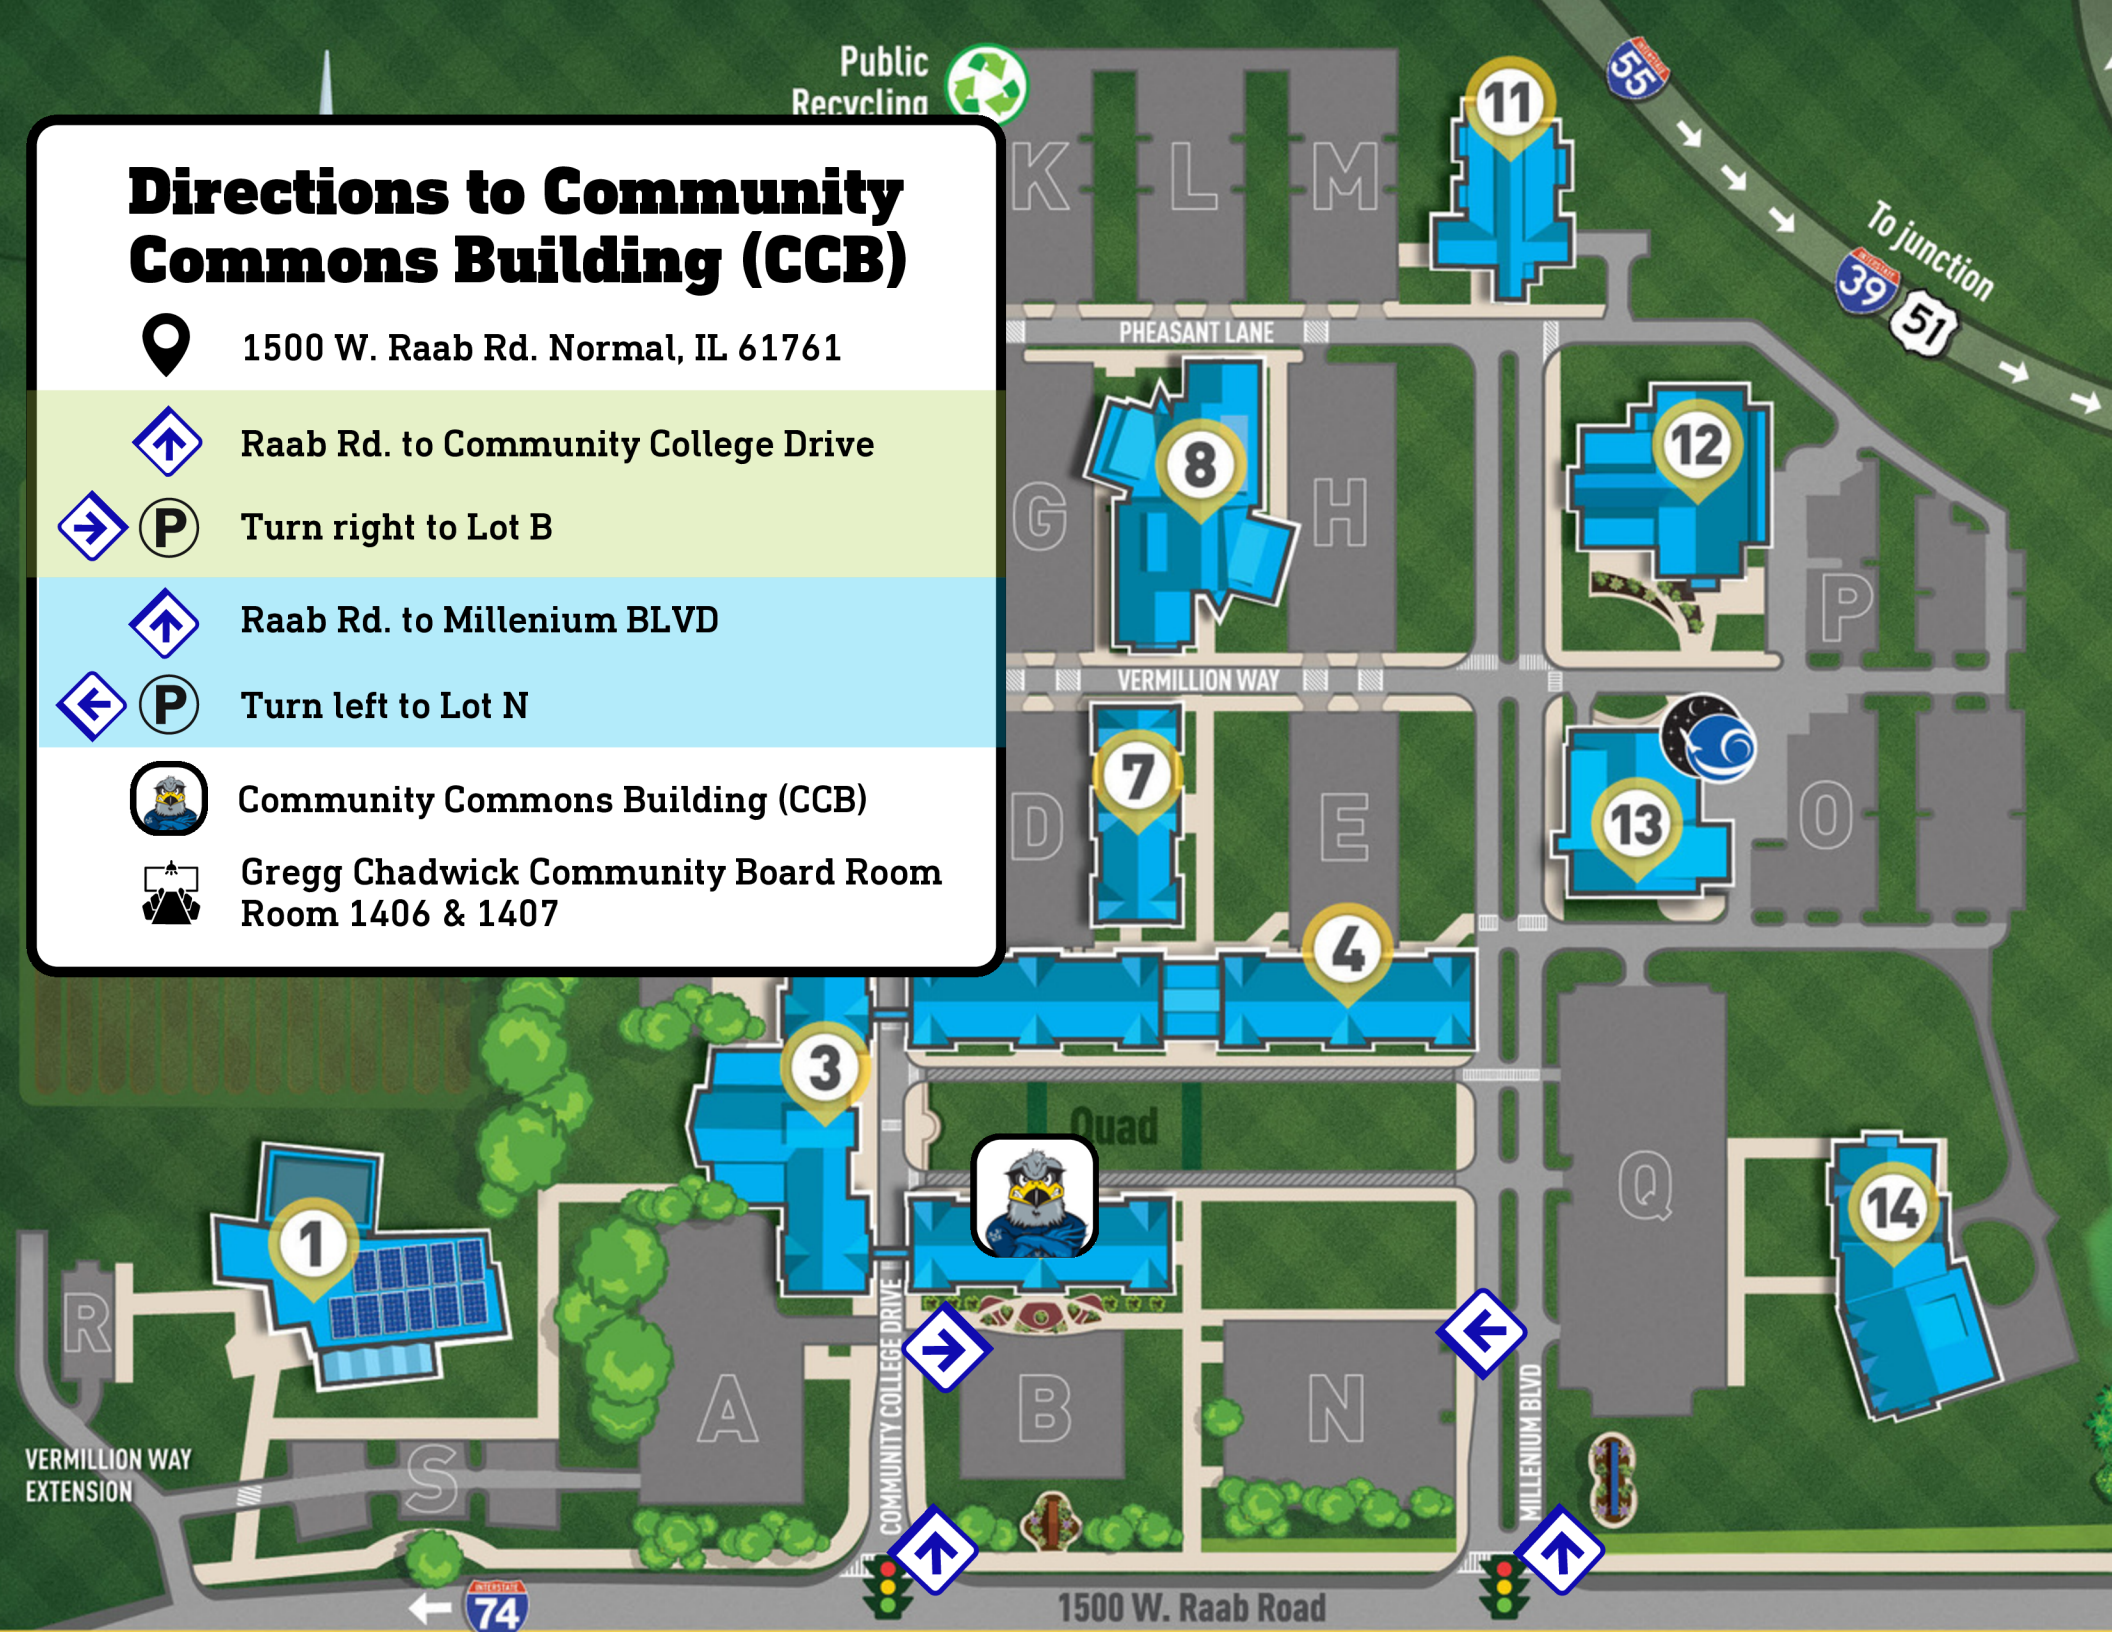

Directions to Community Commons Building (CCB)

 1500 W. Raab Rd. Normal, IL 61761

 Raab Rd. to Community College Drive

  Turn right to Lot B

 Raab Rd. to Millenium BLVD

  Turn left to Lot N

 Community Commons Building (CCB)

 Gregg Chadwick Community Board Room
Room 1406 & 1407

Home of the
Heartland Hawks
and the
Normal CornBelters

1 AGRICULTURE COMPLEX (AGC)

- McLean County Farm Bureau Agriculture Lab
- Funk Family Foundation Outdoor Learning Center
- GROWMARK FS Atrium

12 FITNESS AND RECREATION CENTER (FRC)

13 ASTROTH COMMUNITY EDUCATION CENTER (ACEC)

- Auditorium
- Challenger Learning Center
- Nussbaum Trucking Academy

14 NORMAL READINESS CENTER (ILLINOIS NATIONAL GUARD)

- Emergency Medical Technician/Paramedic

15 CORN CRIB

GETTING TO THE SPRING QUALIFYING SERIES

HEARTLAND COMMUNITY COLLEGE

Places to Eat